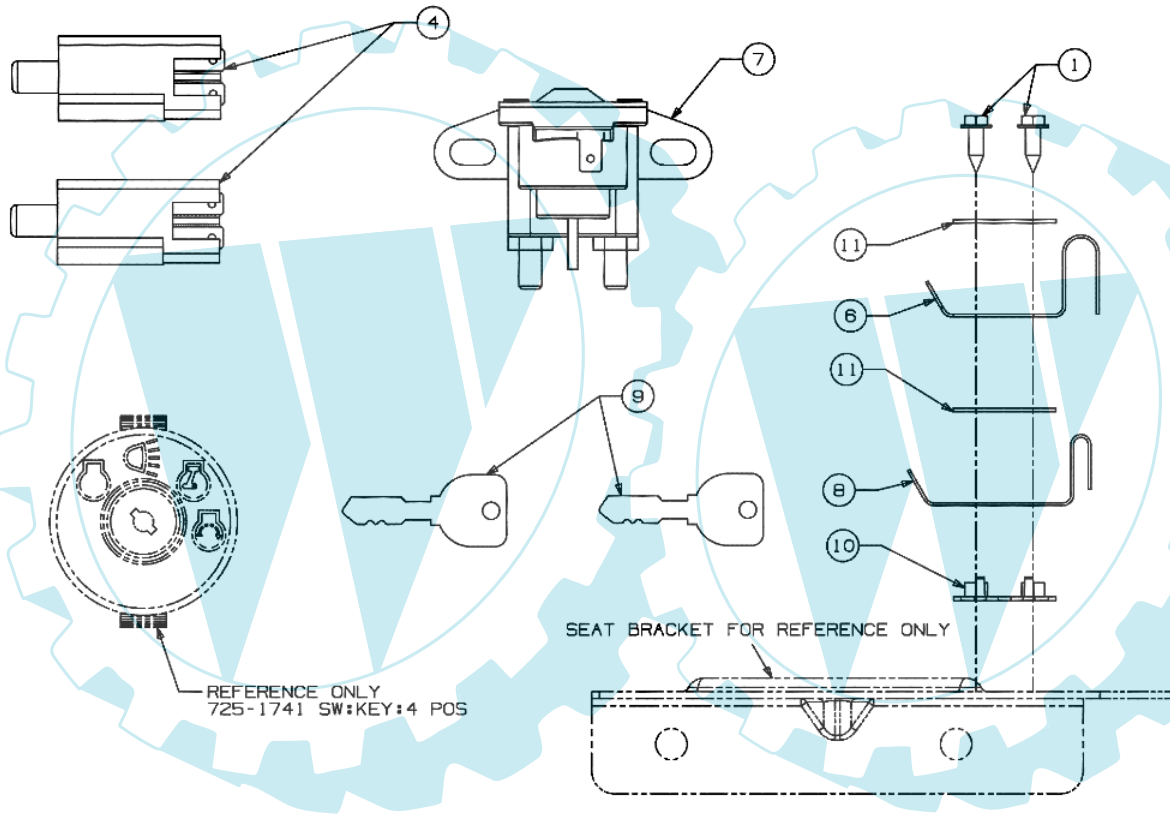

REFERENCE ONLY
725-1741 SW:KEY:4 POS

SEAT BRACKET FOR REFERENCE ONLY